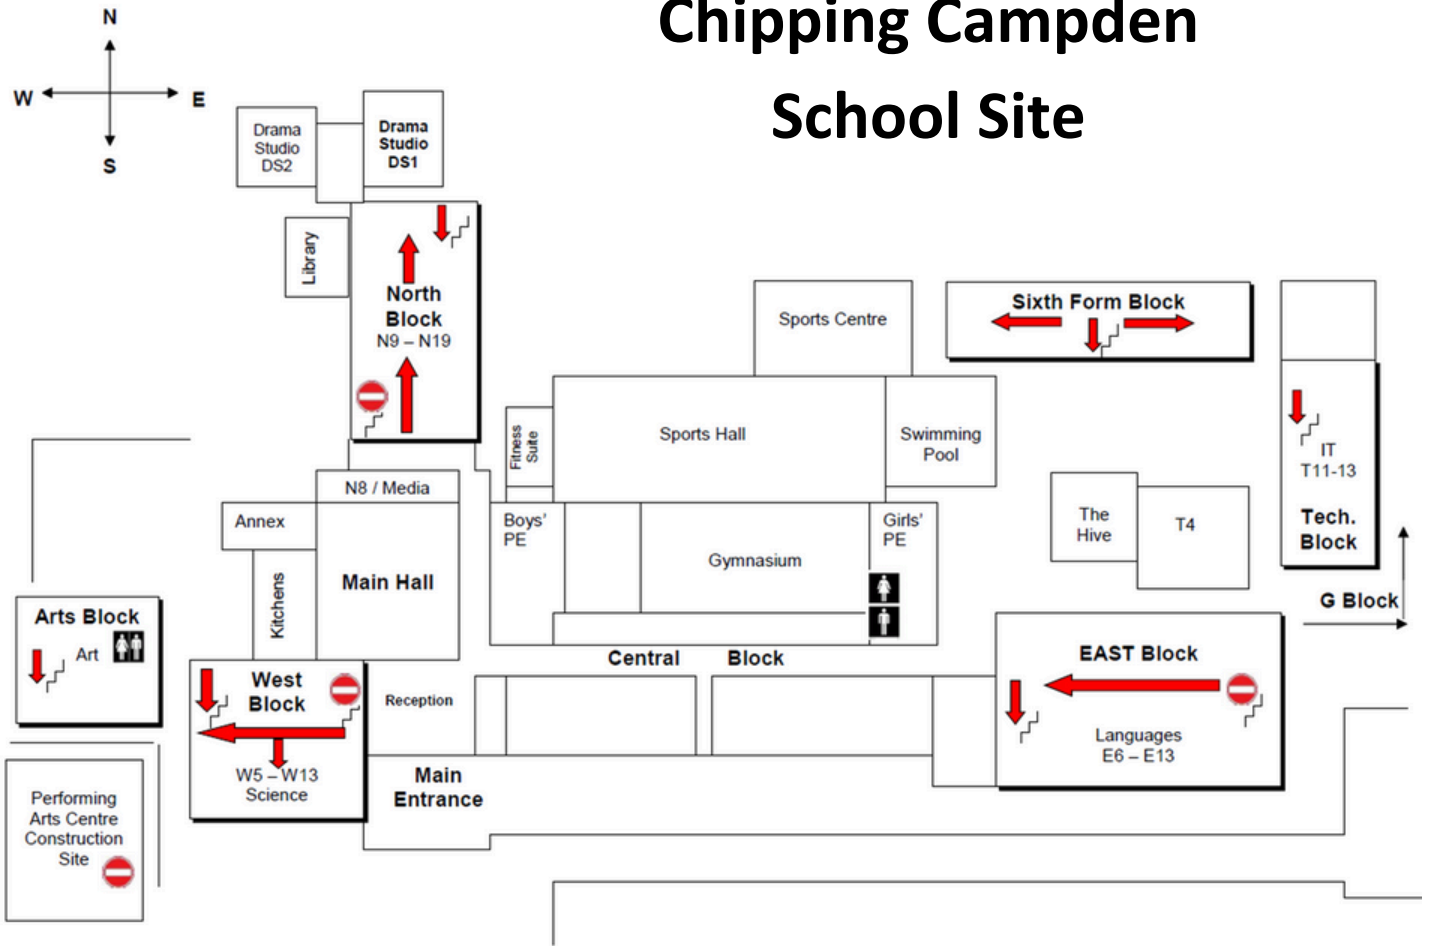

Chipping Campden School Site